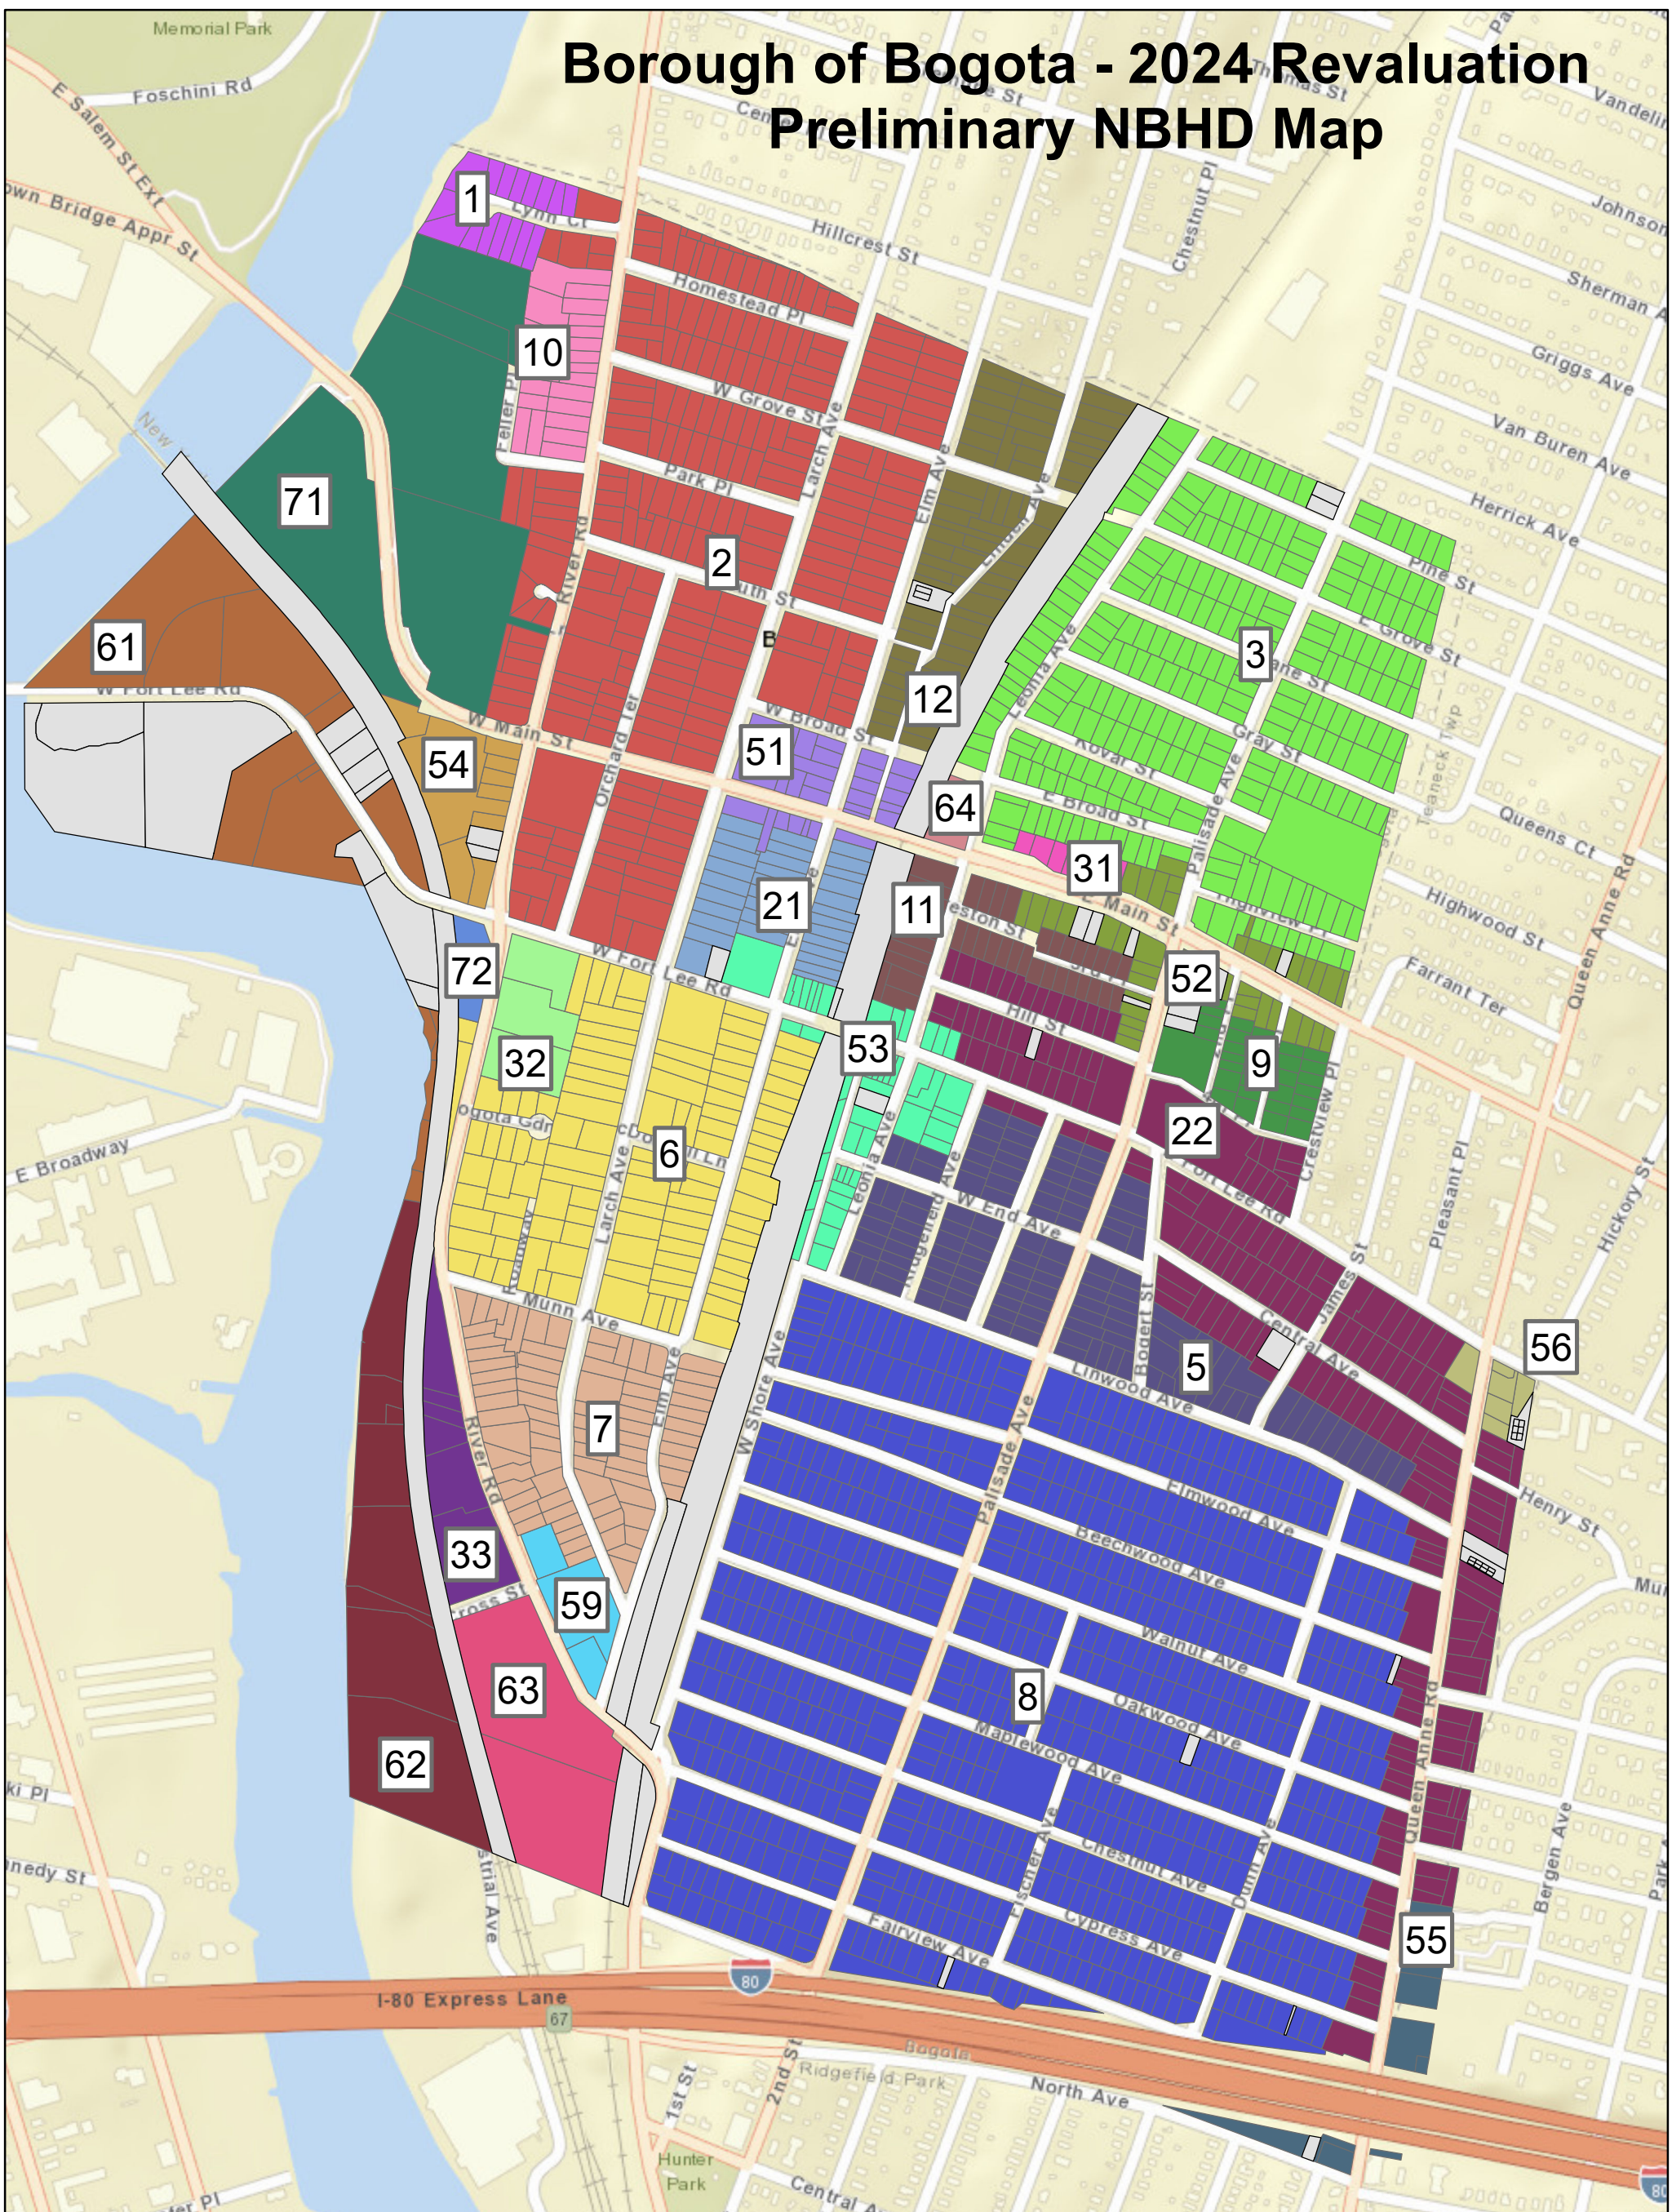

Borough of Bogota - 2024 Revaluation Preliminary NBHD Map

Bogota NBHDs					
1	2	3	4	5	6
7	8	9	10	11	12
13	14	15	16	17	18
19	20	21	22	23	24
25	26	27	28	29	30
31	32	33	34	35	36
37	38	39	40	41	42
43	44	45	46	47	48
49	50	51	52	53	54
55	56	57	58	59	60
61	62	63	64	65	66
67	68	69	70	71	72

www.asinj.com

This map was created and is copyrighted to Appraisal Systems, Inc

Parcel and geographic data provided by others.
This map is a secondary product not verified or authorized by those parties.

For exact neighborhood designation, refer to individual property record card information.